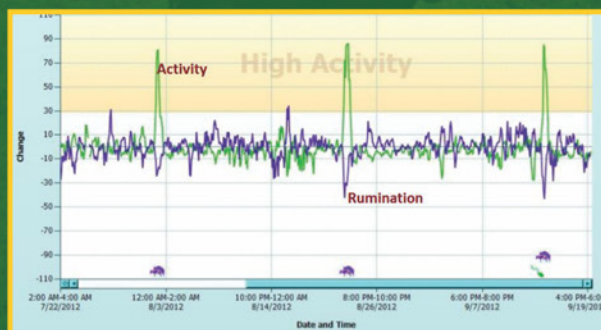

## हर्ड प्रबंधन सॉफ्टवेयर

Sustainable Engineering & Farming Alliance Pvt. Ltd.

SEFA SCR Rumination & Activity Monitoring System is designed to monitor INDIVIDUAL COW & HER PERFORMANCE:

- SEFA SCR system has rumination technology which shows group rumination as well as individual animal thru which you can monitor health of cows and also feed.
- It shows raw rumination, daily rumination, rumination change, rumination change by 2 hrs and rumination deviation in 3 days.
- This system indicate activity of individual animal as well as group or herd. This system gives the percentage of cows that are breathing heavily/ Panting by which you can arrange cooling system for your herd and you can understand actual condition of atmospheric temperature change and arrange best suitable solution for your dairy farm.

**GRAPH GREEN SHOWS ACTIVITY AND PURPLE INDICATE RUMINATION.**